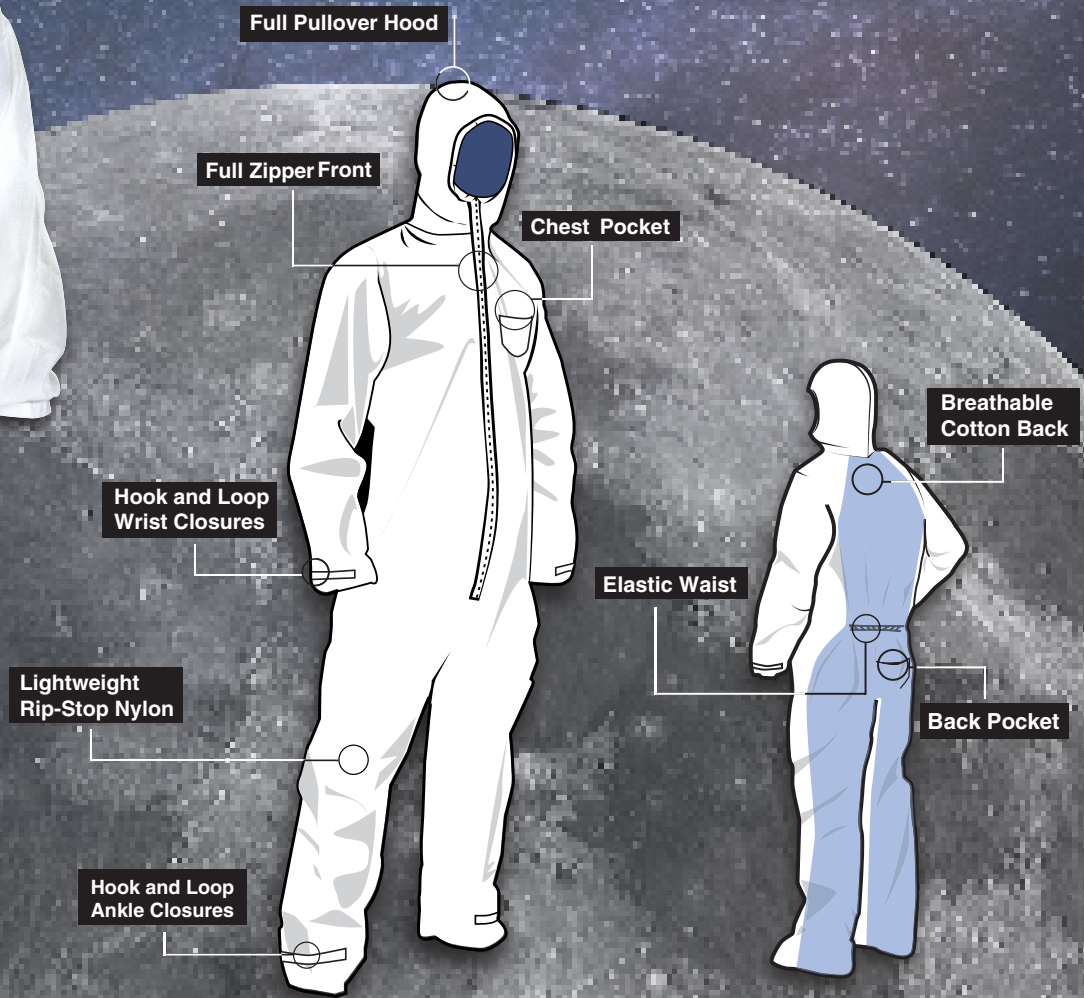

MOONSUIT™

Nylon / Cotton Coveralls

- Nylon front, sleeves & hood
- Breathable poly/cotton back
- Lightweight and durable
- Machine washable

Item No.

6937
6938
6939
6940

Size

Medium
Large
X-Large
3X-Large

Packaging