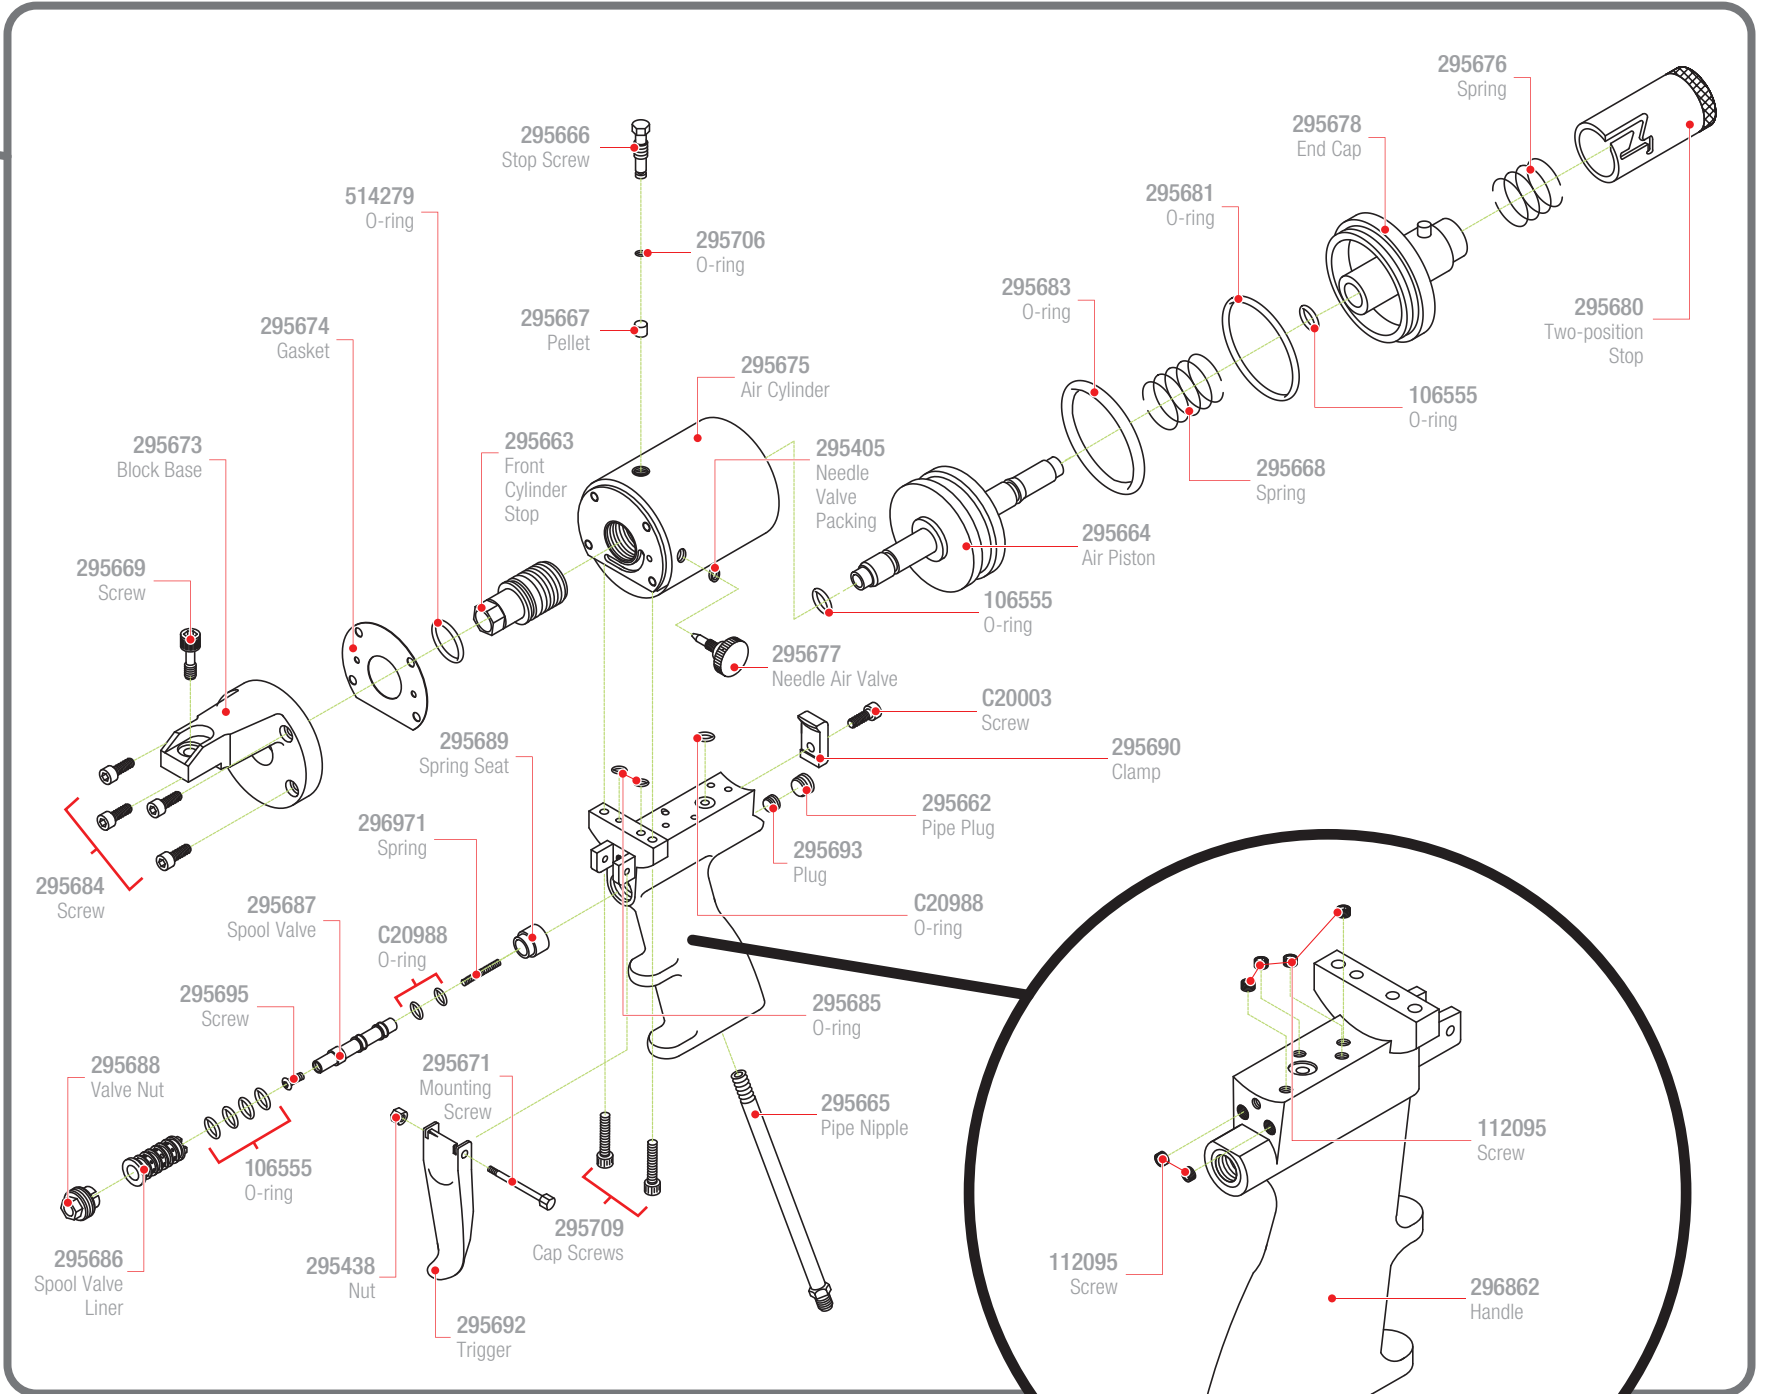

Round Mix Module Table

296909	Round #1
296908	Round #1 (12 pack)
296916	Round #2
296919	Round #3
296921	Round #4
296923	Round #5
296915	Round #16
296240	Round #20
296241	Round #21
296917	Round #22

Round PCD Table

296708	Tip, Round 40
296709	Tip, Round 46
296717	Tip, Round 55 (5 pack)
296710	Tip, Round 70
296718	Tip, Round 70 (5 pack)
296711	Tip, Round 80
296719	Tip, Round 80 (5 pack)
296712	Tip, Round 90
296720	Tip, Round 90 (5 pack)
296694	Tip, Round 100
296695	Tip, Round 110
296697	Tip, Round 125
296715	Tip, Round 210 (5 pack)
296716	Tip, Round 212 (5 pack)

Your Logo Here!

GX-7 MECHANICAL-PURGE GUN

Even a small part can make a big difference.

Shown for round patterns. For complete part listing see manual #311321