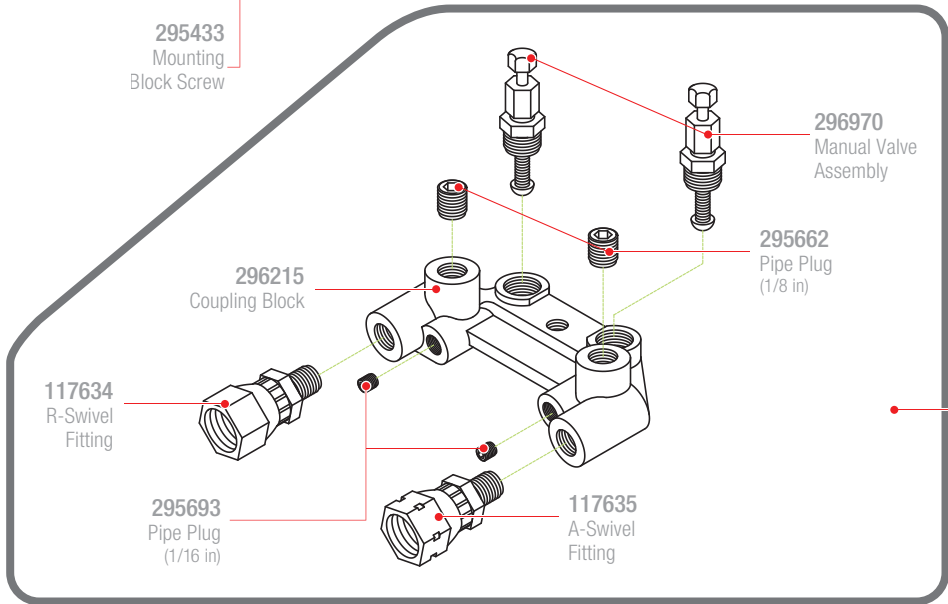

Round Mix Module Table

296909	Round #1
296908	Round #1 (12 pack)
296916	Round #2
296919	Round #3
296921	Round #4
296923	Round #5
296915	Round #16
296240	Round #20
296241	Round #21
296917	Round #22

Round PCD Table

Your Logo Here!

GX-7 MECHANICAL-PURGE GUN

Even a small part can make a big difference.

Shown for round patterns. For complete part listing see manual #311321